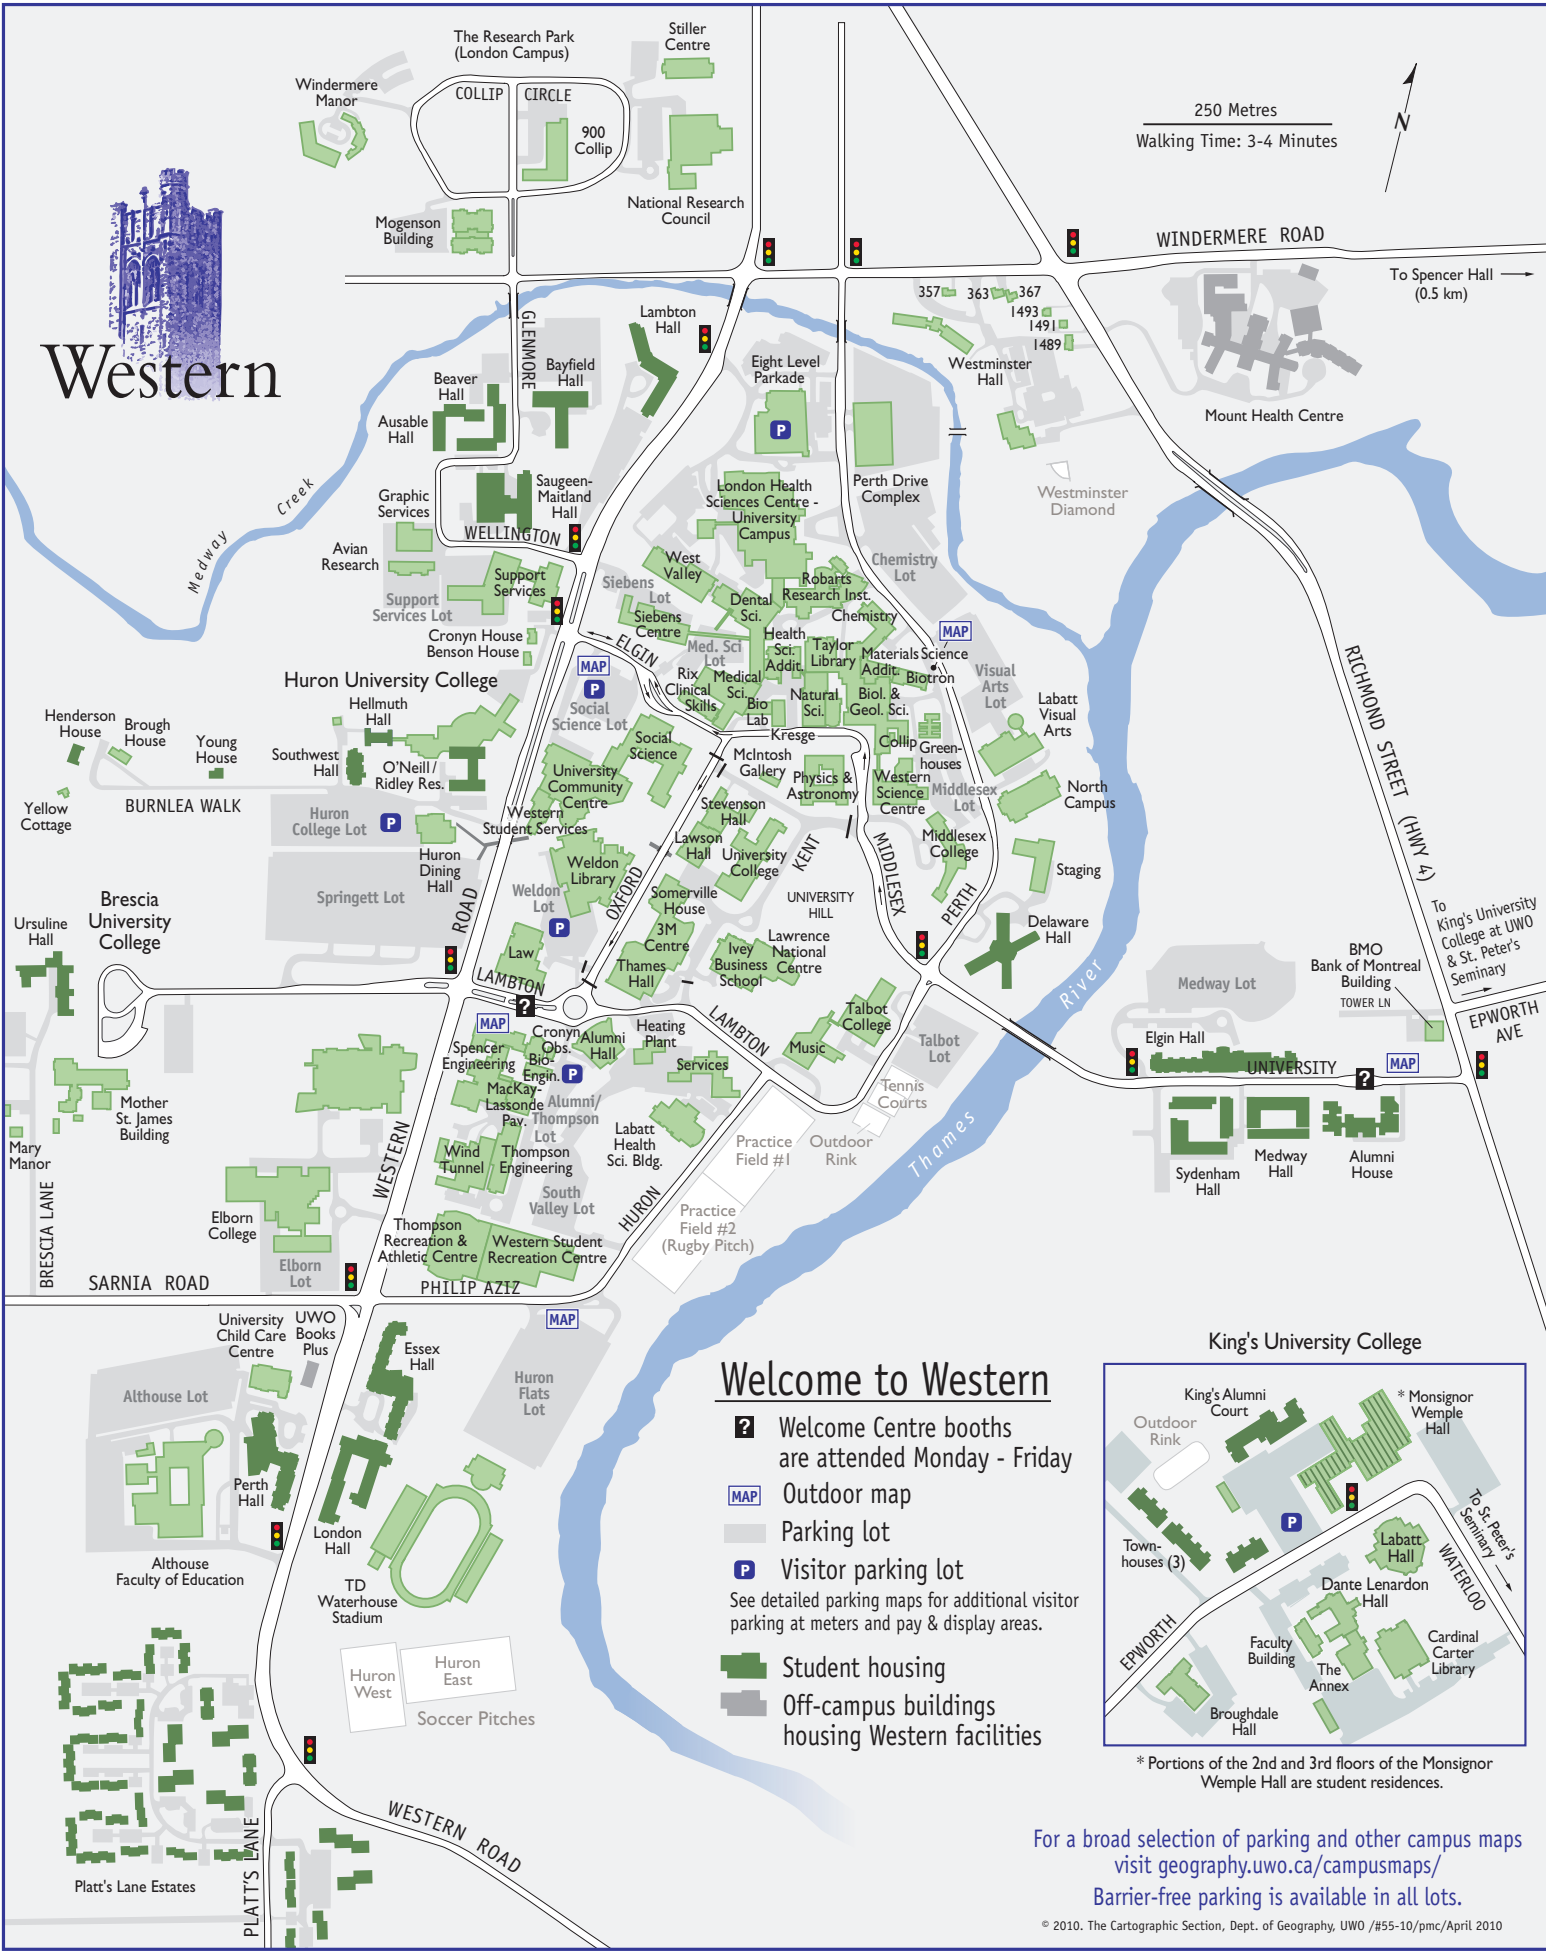

# Western

## Welcome to Western

-  Welcome Centre booths are attended Monday - Friday
  -  Outdoor map
  -  Parking lot
  -  Visitor parking lot
- See detailed parking maps for additional visitor parking at meters and pay & display areas.
-  Student housing
  -  Off-campus buildings housing Western facilities

\* Portions of the 2nd and 3rd floors of the Monsignor Wemple Hall are student residences.

For a broad selection of parking and other campus maps visit [geography.uwo.ca/campusmaps/](http://geography.uwo.ca/campusmaps/)  
Barrier-free parking is available in all lots.