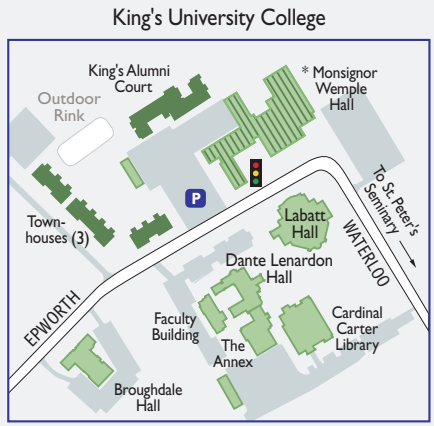

## Welcome to Western

-  Welcome Centre booths are attended Monday - Friday
  -  Outdoor map
  -  Parking lot
  -  Visitor parking lot
- See detailed parking maps for additional visitor parking at meters and pay & display areas.
-  Student housing
  -  Off-campus buildings housing Western facilities

\* Portions of the 2nd and 3rd floors of the Monsignor Wemple Hall are student residences.

For a broad selection of parking and other campus maps visit [geography.uwo.ca/campusmaps/](http://geography.uwo.ca/campusmaps/)  
Barrier-free parking is available in all lots.